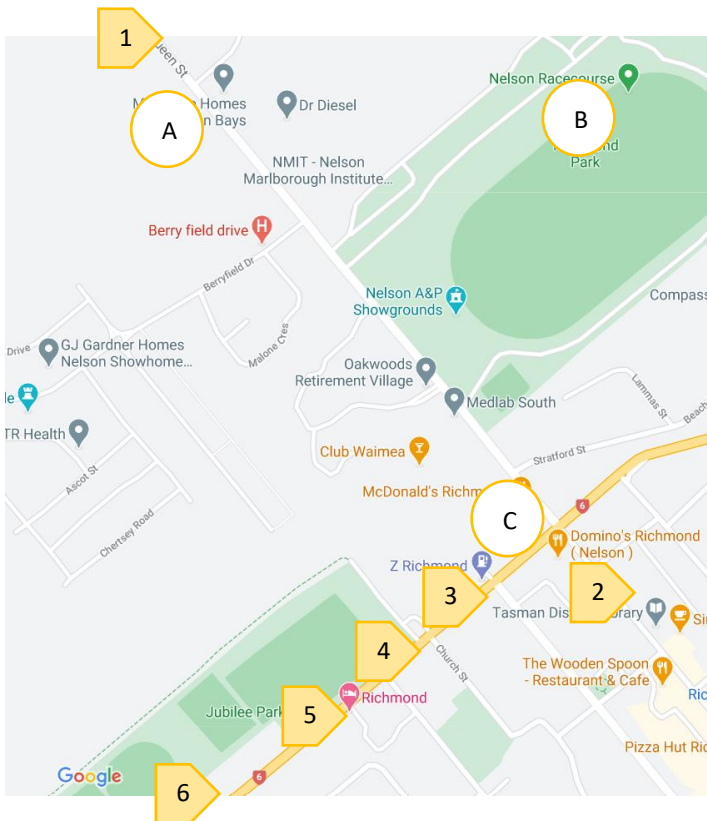

20th Anniversary

in conjunction with

Zone 8 Memorial Run

Friday 29 October – Sunday 31 October 2021
Richmond Accommodation Guide

Please note that the following motels are the closest to both venues.

1	Queen Street Holiday Park	442 Lower Queen Street	03 544 7677
2	Queen Street Studios	294 Queen Street	03 544 7164
3	Oxford Street Motels	73 Oxford Street	03 544 8003
4	Gladstone Motel	19 Gladstone Road	0800 449 984
5	Richmond Holiday Park & Motels	27-29 Gladstone Road	03 544 5218
6	Parkside Motel	42 Gladstone Road	03 544 2264

Billeting
 Some of our members are happy to billet so if you'd like to avail yourself of this option then please ask.

A	LQS NPD (sponsor)
B	Waimea Lounge
C	The Railway Tavern